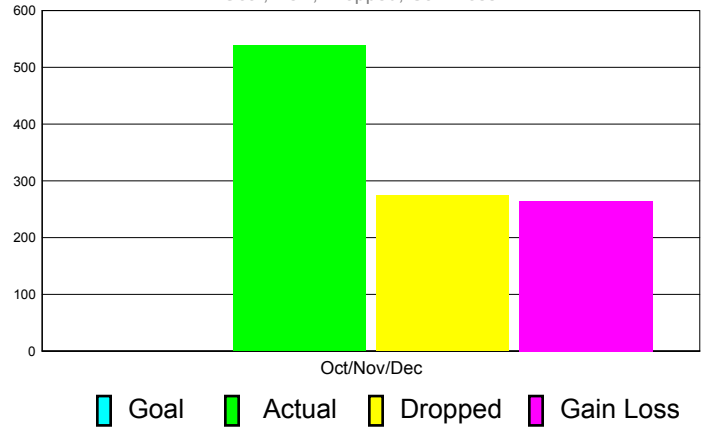

Membership Results 2011-2012

Goal, New, Dropped, Gain/Loss