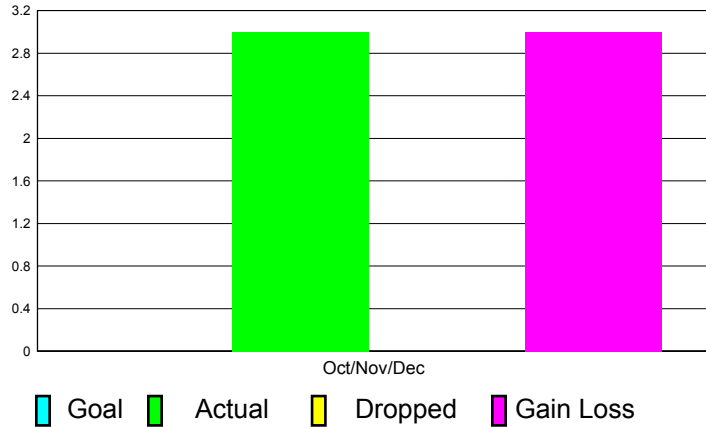

GMT Reports for District (or Undistricted) **District 324A3**

GMT: M NAGARAJAN

Location: INDIA

GMT CA: 6

CLUBS

**Club Results
2011-2012**

**Clubs
2010-2011**

Month	New Club Goal	Actual New Clubs	Actual Dropped Clubs	Gain/Loss of Clubs	Gain/Loss of Clubs
Oct/Nov/Dec	0	3	0	3	0
Totals	0	3	0	3	0

Club Results 2011-2012

Goal, New, Dropped, Gain/Loss

Comparison of Club Gain/Loss

Current Year Compared to the Previous Year

YTD Status Quo Clubs 2010-2011

Status Quo Clubs Compared to Status Quo Members

MEMBERSHIP