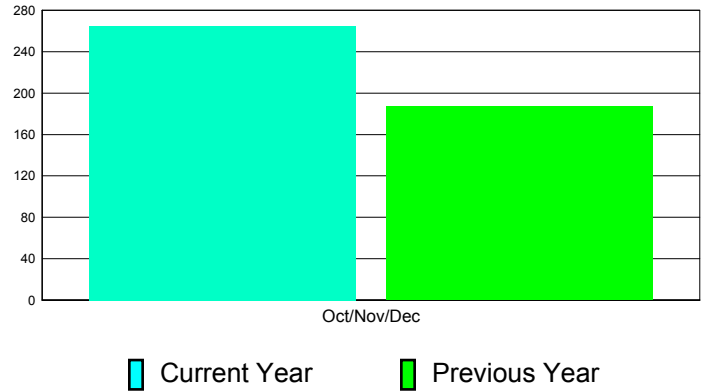

Comparison of Membership Gain/Loss

Current Year Compared to the Previous Year